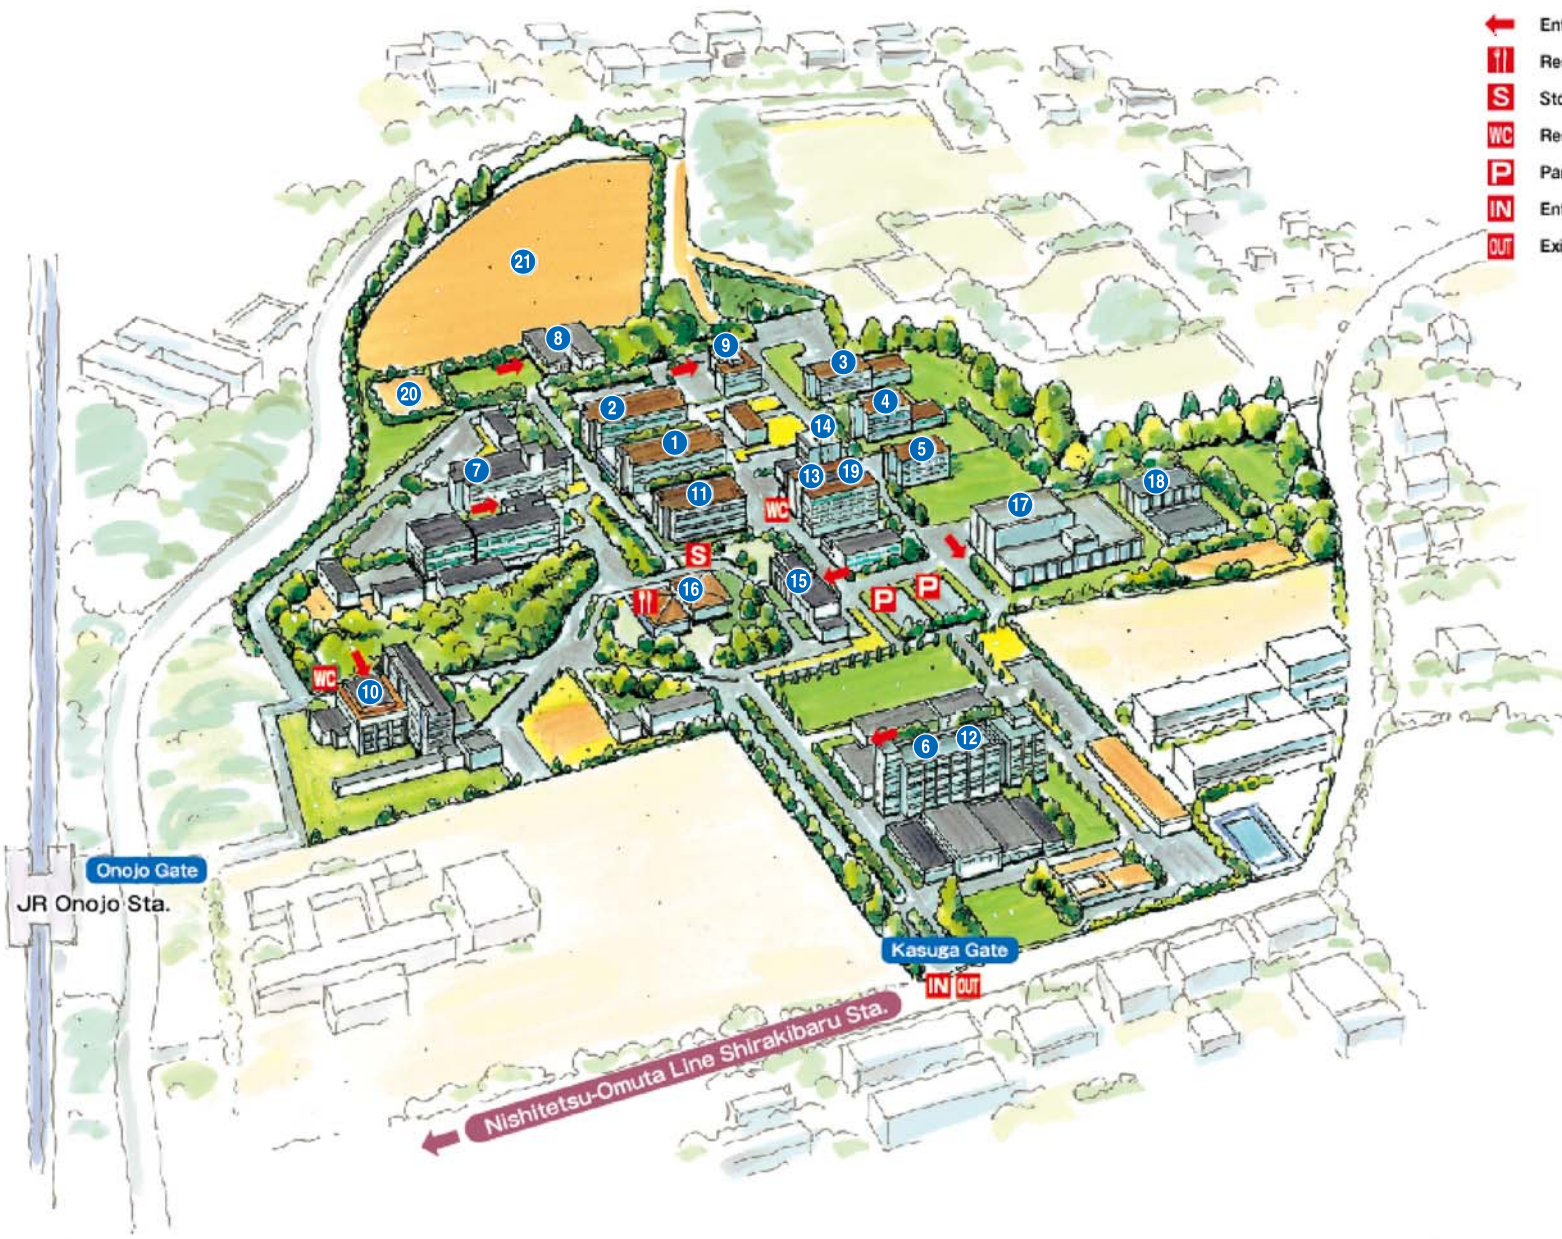

Chikushi Campus 6-1 Kasuga-koen Kasuga-city Fukuoka 816-8580 JAPAN Phone:+81-92-583-7555

- 1 Interdisciplinary Graduate School of Engineering Sciences; Faculty of Engineering Sciences Building D
- 2 Interdisciplinary Graduate School of Engineering Sciences; Faculty of Engineering Sciences Building C
- 3 Interdisciplinary Graduate School of Engineering Sciences; Faculty of Engineering Sciences Building F
- 4 Interdisciplinary Graduate School of Engineering Sciences; Faculty of Engineering Sciences Building G
- 5 Interdisciplinary Graduate School of Engineering Sciences; Faculty of Engineering Sciences Building H
- 6 Research Institute for Applied Mechanics
- 7 Institute for Materials Chemistry and Engineering
- 8 Institute of Health Science
- 9 Center of Advanced Instrumental Analysis
- 10 Art, Science and Technology Center for Cooperative Research (KASTEC); KASTEC Rental Laboratory
- 11 Research and Education Center of Carbon Resources
- 12 Itoh Research Center for Plasma Turbulence
- 13 Chikushi Library
- 14 Institute for Ionized Gas and Laser Research
- 15 Chikushi Campus Administrative Offices International Student and Researcher Support Center
- 16 Welfare Facilities (Vista Hall)
- 17 QUEST Experiment Building
- 18 Power Supply Ridge
- 19 Chikushi Campus Collaboration Buildings (C-CUBE)
- 20 Tennis Court
- 21 Multipurpose Sports Field

- Entrance
- Restaurant or Cafeteria
- Store
- Restroom
- Parking
- Entrance
- Exit