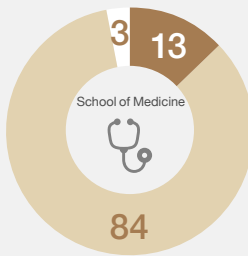

(As of May 1, 2024)

Undergraduate student numbers and gender ratio

 Total	11,710	69%		31%
 School of Interdisciplinary Science and Innovation	473	45%		55%
 School of Letters	691	48%		52%
 School of Education	206	32%		68%
 School of Law	821	59%		41%
 School of Economics	1,024	79%		21%
 School of Science	1,189	83%		17%
 School of Medicine	1,303	51%		49%
 School of Dentistry	335	62%		38%
 School of Pharmaceutical Sciences	396	58%		42%
 School of Engineering	3,426	89%		11%
 School of Design	858	60%		40%
 School of Agriculture	988	57%		43%

(As of May 1, 2024)

Career paths of Kyushu University graduates

(As of May 1, 2024)

Each school

Top career path
ICT

Top career path
Local government officer

Top career path
ICT/
Local government officer

Top career path
National civil service

Top career path
Finance

Top career path
Graduate school

Top career path
Clinical residency

Top career path
Clinical residency

Top career path
Graduate school

Top career path
Graduate school

Top career path
Graduate school