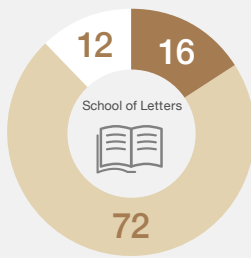

(As of May 1, 2024)

Undergraduate student numbers and gender ratio

 Total	11,710	69%		31%
 School of Interdisciplinary Science and Innovation	473	45%		55%
 School of Letters	691	48%		52%
 School of Education	206	32%		68%
 School of Law	821	59%		41%
 School of Economics	1,024	79%		21%
 School of Science	1,189	83%		17%
 School of Medicine	1,303	51%		49%
 School of Dentistry	335	62%		38%
 School of Pharmaceutical Sciences	396	58%		42%
 School of Engineering	3,426	89%		11%
 School of Design	858	60%		40%
 School of Agriculture	988	57%		43%

(As of May 1, 2024)

Career paths of Kyushu University graduates

(As of May 1, 2024)

Each school

Top career path
ICT

Top career path
Local government officer

Top career path
ICT/
Local government officer

Top career path
National civil service

Top career path
Finance

Top career path
Graduate school

Top career path
Clinical residency

Top career path
Clinical residency

Top career path
Graduate school

Top career path
Graduate school

Top career path
Graduate school