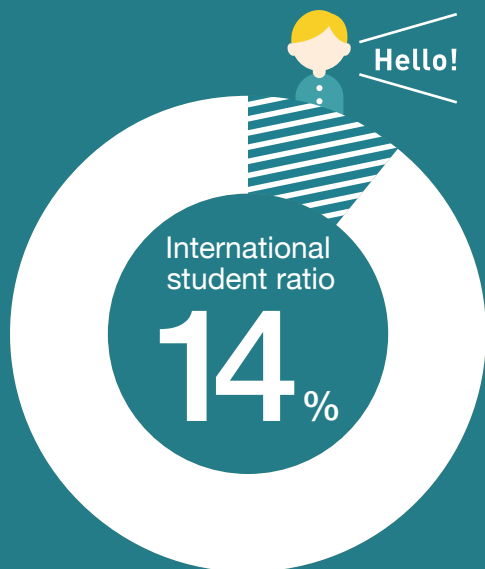

From **109** countries and regions to Kyushu University!

(As of May 1, 2024)

2,569
18,801 total students

One in seven Kyushu University students is from overseas.

(As of May 1, 2024)

Every year, many international students come to study at Kyushu University.

(As of May 1, 2024)