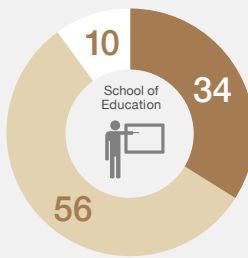

(As of May 1, 2024)

Undergraduate student numbers and gender ratio

 Total	11,710	69%		31%
 School of Interdisciplinary Science and Innovation	473	45%		55%
 School of Letters	691	48%		52%
 School of Education	206	32%		68%
 School of Law	821	59%		41%
 School of Economics	1,024	79%		21%
 School of Science	1,189	83%		17%
 School of Medicine	1,303	51%		49%
 School of Dentistry	335	62%		38%
 School of Pharmaceutical Sciences	396	58%		42%
 School of Engineering	3,426	89%		11%
 School of Design	858	60%		40%
 School of Agriculture	988	57%		43%

(As of May 1, 2024)

Career paths of Kyushu University graduates

(As of May 1, 2024)

Each school

Top career path
ICT

Top career path
Local government officer

Top career path
ICT/
Local government officer

Top career path
National civil service

Top career path
Finance

Top career path
Graduate school

Top career path
Clinical residency

Top career path
Clinical residency

Top career path
Graduate school

Top career path
Graduate school

Top career path
Graduate school