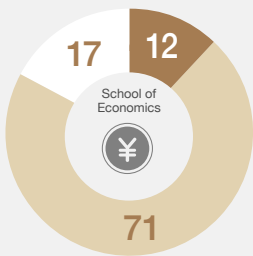

(As of May 1, 2024)

Undergraduate student numbers and gender ratio

 Total	11,710	69%		31%
 School of Interdisciplinary Science and Innovation	473	45%		55%
 School of Letters	691	48%		52%
 School of Education	206	32%		68%
 School of Law	821	59%		41%
 School of Economics	1,024	79%		21%
 School of Science	1,189	83%		17%
 School of Medicine	1,303	51%		49%
 School of Dentistry	335	62%		38%
 School of Pharmaceutical Sciences	396	58%		42%
 School of Engineering	3,426	89%		11%
 School of Design	858	60%		40%
 School of Agriculture	988	57%		43%

(As of May 1, 2024)

Career paths of Kyushu University graduates

(As of May 1, 2024)

Each school

Top career path
ICT

Top career path
Local government officer

Top career path
ICT/
Local government officer

Top career path
National civil service

Top career path
Finance

Top career path
Graduate school

Top career path
Clinical residency

Top career path
Clinical residency

Top career path
Graduate school

Top career path
Graduate school

Top career path
Graduate school