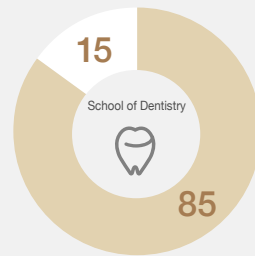

(As of May 1, 2024)

Undergraduate student numbers and gender ratio

 Total	11,710	69%		31%
 School of Interdisciplinary Science and Innovation	473	45%		55%
 School of Letters	691	48%		52%
 School of Education	206	32%		68%
 School of Law	821	59%		41%
 School of Economics	1,024	79%		21%
 School of Science	1,189	83%		17%
 School of Medicine	1,303	51%		49%
 School of Dentistry	335	62%		38%
 School of Pharmaceutical Sciences	396	58%		42%
 School of Engineering	3,426	89%		11%
 School of Design	858	60%		40%
 School of Agriculture	988	57%		43%

(As of May 1, 2024)

Career paths of Kyushu University graduates

(As of May 1, 2024)

Each school

Top career path
ICT

Top career path
Local government officer

Top career path
ICT/
Local government officer

Top career path
National civil service

Top career path
Finance

Top career path
Graduate school

Top career path
Clinical residency

Top career path
Clinical residency

Top career path
Graduate school

Top career path
Graduate school

Top career path
Graduate school