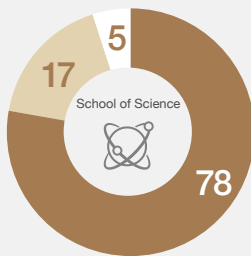

(As of May 1, 2024)

Undergraduate student numbers and gender ratio

 Total	11,710	69%		31%
 School of Interdisciplinary Science and Innovation	473	45%		55%
 School of Letters	691	48%		52%
 School of Education	206	32%		68%
 School of Law	821	59%		41%
 School of Economics	1,024	79%		21%
 School of Science	1,189	83%		17%
 School of Medicine	1,303	51%		49%
 School of Dentistry	335	62%		38%
 School of Pharmaceutical Sciences	396	58%		42%
 School of Engineering	3,426	89%		11%
 School of Design	858	60%		40%
 School of Agriculture	988	57%		43%

(As of May 1, 2024)

Career paths of Kyushu University graduates

(As of May 1, 2024)

Each school

Top career path
ICT

Top career path
Local government officer

Top career path
ICT/
Local government officer

Top career path
National civil service

Top career path
Finance

Top career path
Graduate school

Top career path
Clinical residency

Top career path
Clinical residency

Top career path
Graduate school

Top career path
Graduate school

Top career path
Graduate school