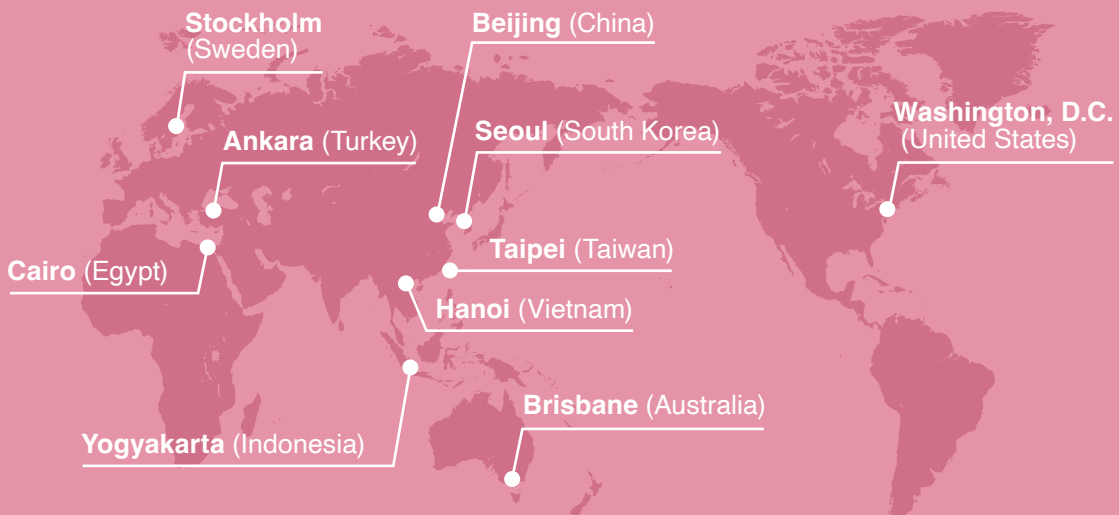

10 overseas branch offices

[More information ▶](#)

(As of June 1, 2024)