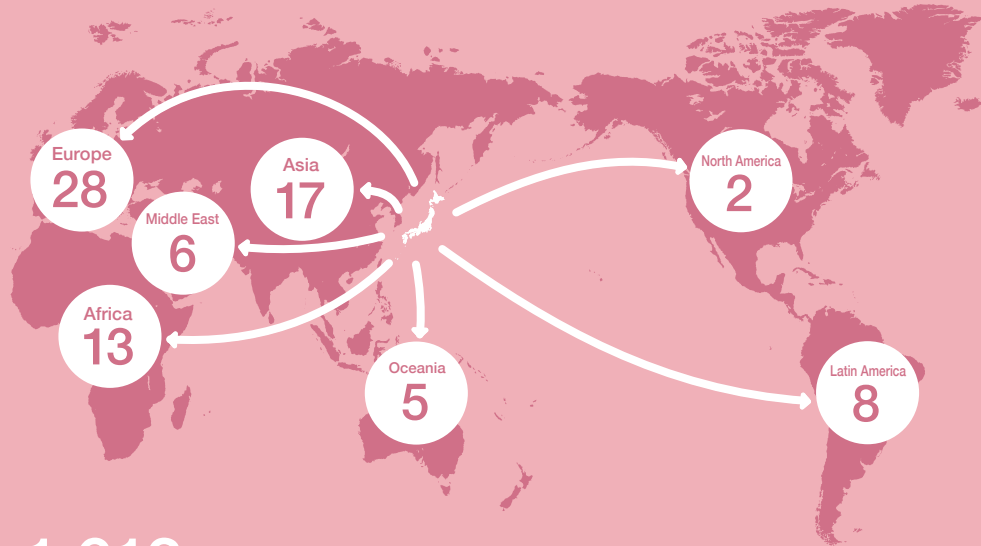

- 
Students
▼
- 
Inbound
▼
- 
Outbound
▼
- 
Undergraduate Schools
▼
- 
After Graduation
▼
- 
Education
▼
- 
Research
▼
- 
Campus and Libraries
▼
- 
Fukuoka Facts & Figures
▼

From **109** countries and regions to Kyushu University!

(As of May 1, 2024)

2,569
18,801 total students

One in seven Kyushu University students is from overseas.

(As of May 1, 2024)

Every year, many international students come to study at Kyushu University.

(As of May 1, 2024)

[Source] Result of International Student Survey in Japan, 2023: Independent Administrative Institution Japan Student Services Organization

1,613 Kyushu University students have studied abroad in **79** countries and regions.

(among Japan's 21 major cities)

[Source] 2023 Retail Price Survey: Ministry of Internal Affairs and Communications

2nd

fukuoka facts >

Best city for food in Japan

[Source] Research of regional brands 2023: Brand Research Institute, Inc.