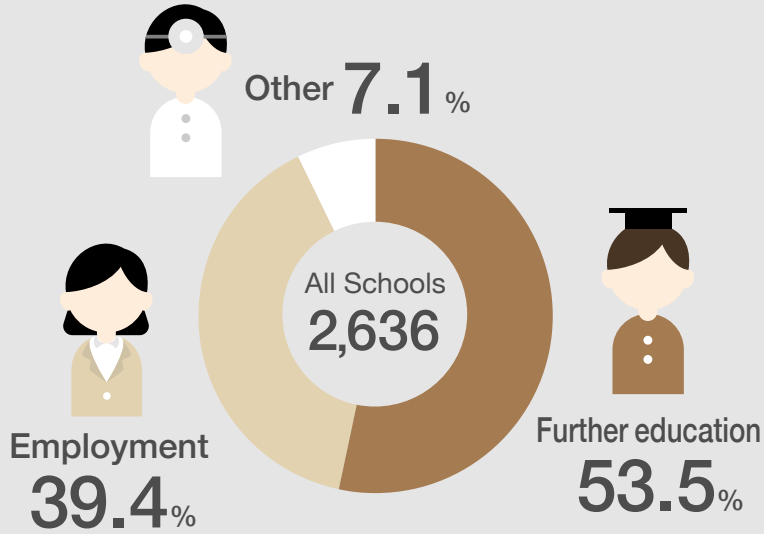

Career paths of Kyushu University graduates

(As of May 1, 2024)

Each school