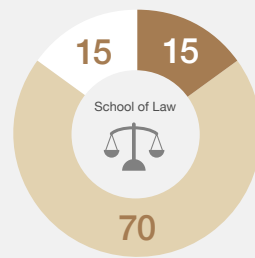

(As of May 1, 2024)

Undergraduate student numbers and gender ratio

 Total	11,710	69%		31%
 School of Interdisciplinary Science and Innovation	473	45%		55%
 School of Letters	691	48%		52%
 School of Education	206	32%		68%
 School of Law	821	59%		41%
 School of Economics	1,024	79%		21%
 School of Science	1,189	83%		17%
 School of Medicine	1,303	51%		49%
 School of Dentistry	335	62%		38%
 School of Pharmaceutical Sciences	396	58%		42%
 School of Engineering	3,426	89%		11%
 School of Design	858	60%		40%
 School of Agriculture	988	57%		43%

(As of May 1, 2024)

Career paths of Kyushu University graduates

(As of May 1, 2024)

Each school

Top career path
ICT

Top career path
Local government officer

Top career path
ICT/
Local government officer

Top career path
National civil service

Top career path
Finance

Top career path
Graduate school

Top career path
Clinical residency

Top career path
Clinical residency

Top career path
Graduate school

Top career path
Graduate school

Top career path
Graduate school