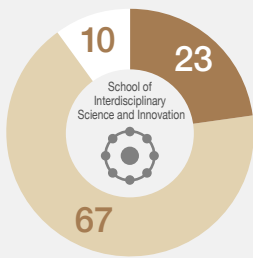

(As of May 1, 2024)

Undergraduate student numbers and gender ratio

 Total	11,710	69%		31%
 School of Interdisciplinary Science and Innovation	473	45%		55%
 School of Letters	691	48%		52%
 School of Education	206	32%		68%
 School of Law	821	59%		41%
 School of Economics	1,024	79%		21%
 School of Science	1,189	83%		17%
 School of Medicine	1,303	51%		49%
 School of Dentistry	335	62%		38%
 School of Pharmaceutical Sciences	396	58%		42%
 School of Engineering	3,426	89%		11%
 School of Design	858	60%		40%
 School of Agriculture	988	57%		43%

(As of May 1, 2024)

Career paths of Kyushu University graduates

(As of May 1, 2024)

Each school

Top career path
ICT

Top career path
Local government officer

Top career path
ICT/
Local government officer

Top career path
National civil service