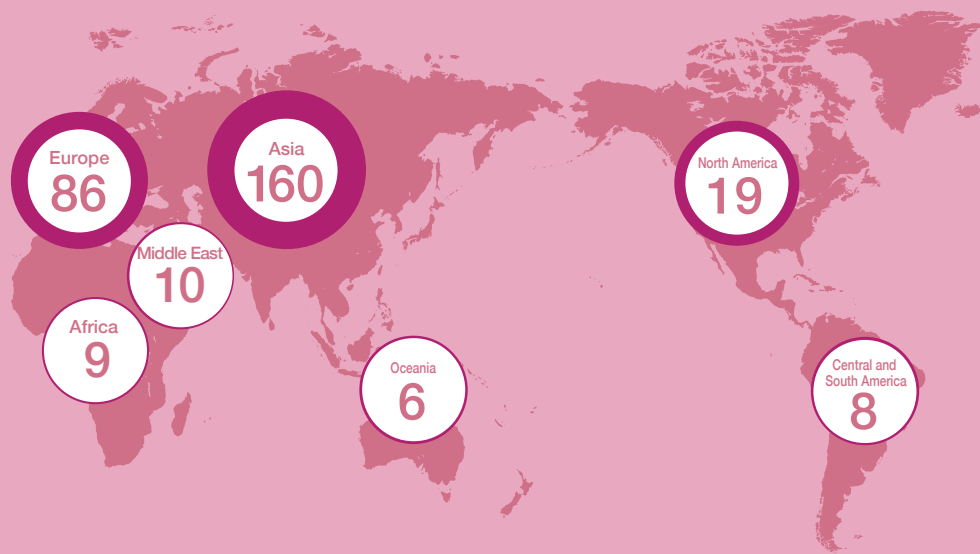

- 
Students
▼
- 
Inbound
▼
- 
Outbound
▼
- 
Undergraduate Schools
▼
- 
After Graduation
▼
- 
Education
▼
- 
Research
▼
- 
Campus and Libraries
▼
- 
Fukuoka Facts & Figures
▼

From **109** countries and regions to Kyushu University!

[Source] Result of International Student Survey in Japan, 2023: Independent Administrative Institution Japan Student Services Organization

1,613 Kyushu University students have studied abroad in **79** countries and regions.

(FY 2023)

10 overseas branch offices

[More information ▶](#)

(As of June 1, 2024)

298 foreign partner universities/student exchange agreements (university and faculty level)

Kyushu University students can study abroad at partner universities while remaining enrolled, taking courses or conducting research for up to one year, generally without paying tuition fees.

(among Japan's 21 major cities)

[Source] 2023 Retail Price Survey: Ministry of Internal Affairs and Communications

2nd

fukuoka facts >

Best city for food in Japan

[Source] Research of regional brands 2023: Brand Research Institute, Inc.