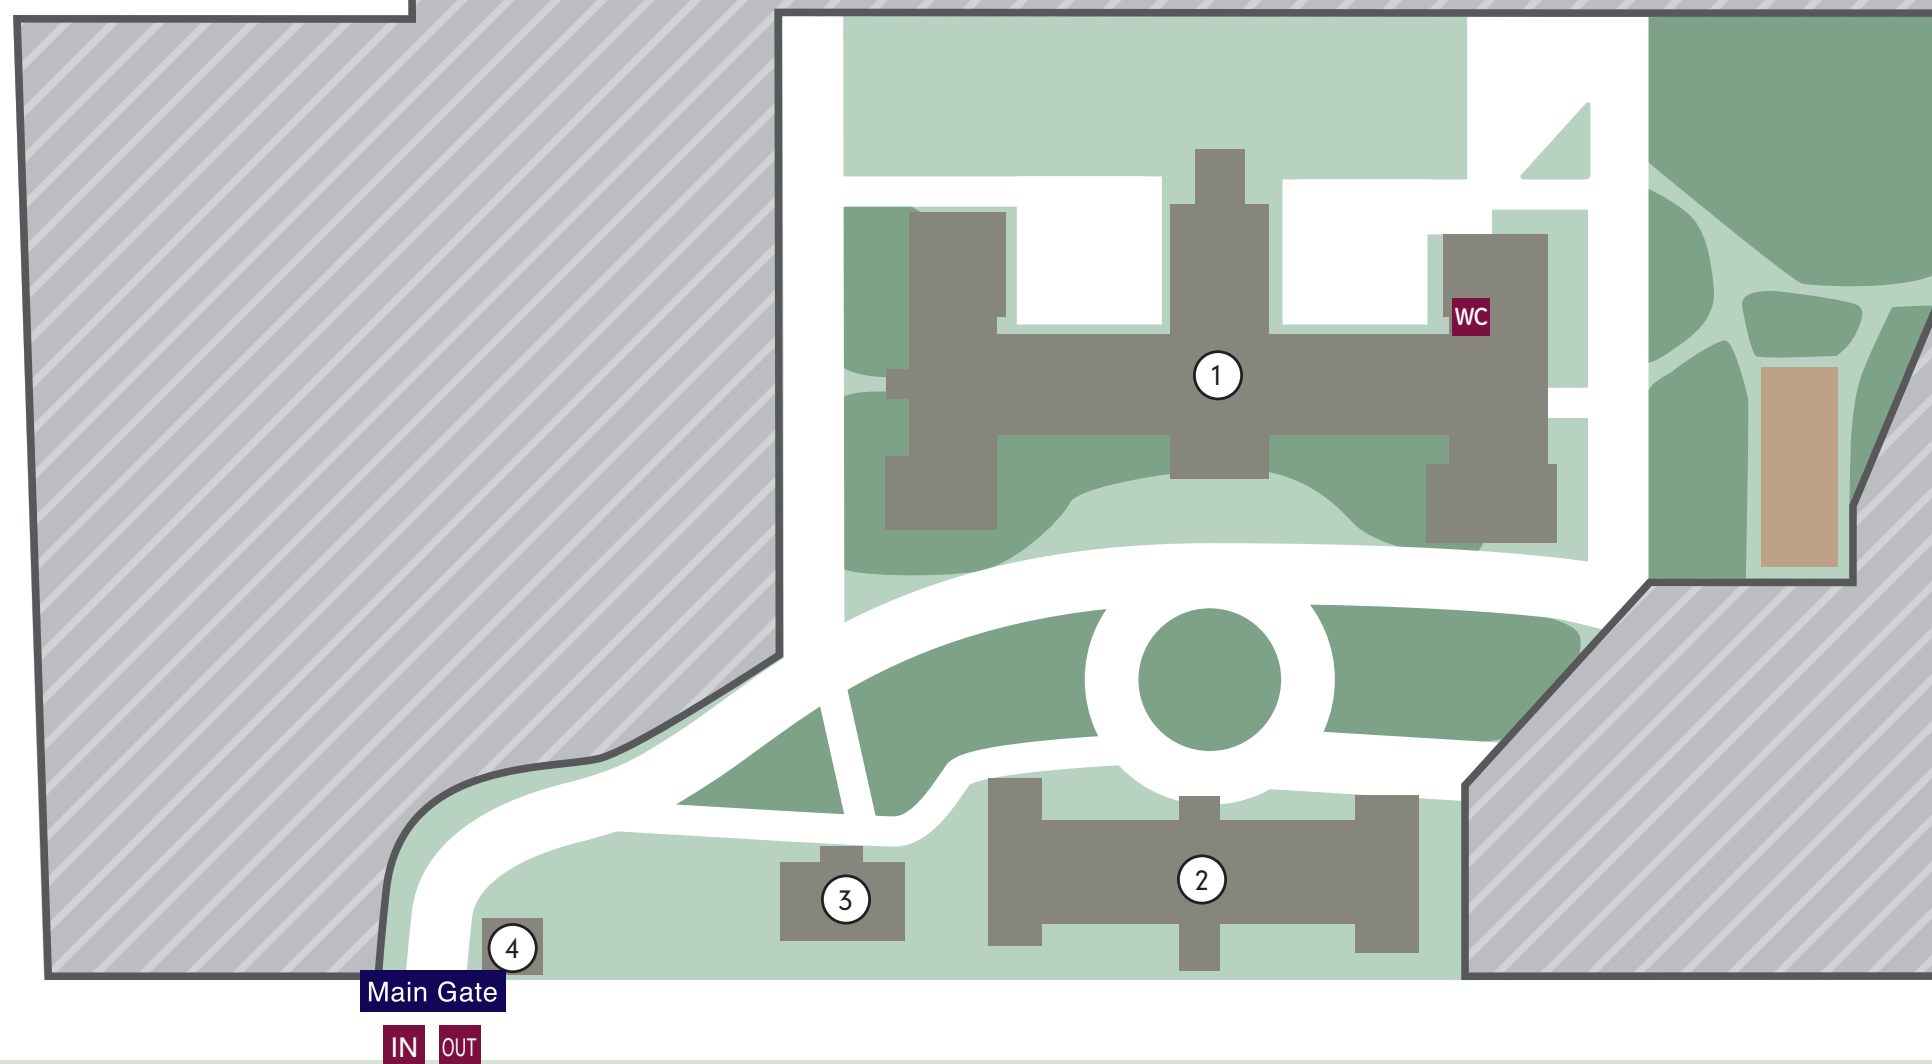

# HAKOZAKI SATELLITE MAP

## HAKOZAKI SATELLITE

6-10-1 Hakozaki Higashi-ku, Fukuoka, Japan 812-8581

IN	Entrance
OUT	Exit
WC	Multipurpose toilet
♥	AED
■	Restricted area

- ① Former Faculty of Engineering Main Building ♥  
The Kyushu University Museum  
Kyushu University Archives
- ② Headquarters Building 1 ♥
- ③ Headquarters Building 3
- ④ Security Office

### Automated External Defibrillator (AED) Locations

- ① Former Faculty of Engineering Main Building / Entrance
- ② Headquarters Building 1 / Entrance