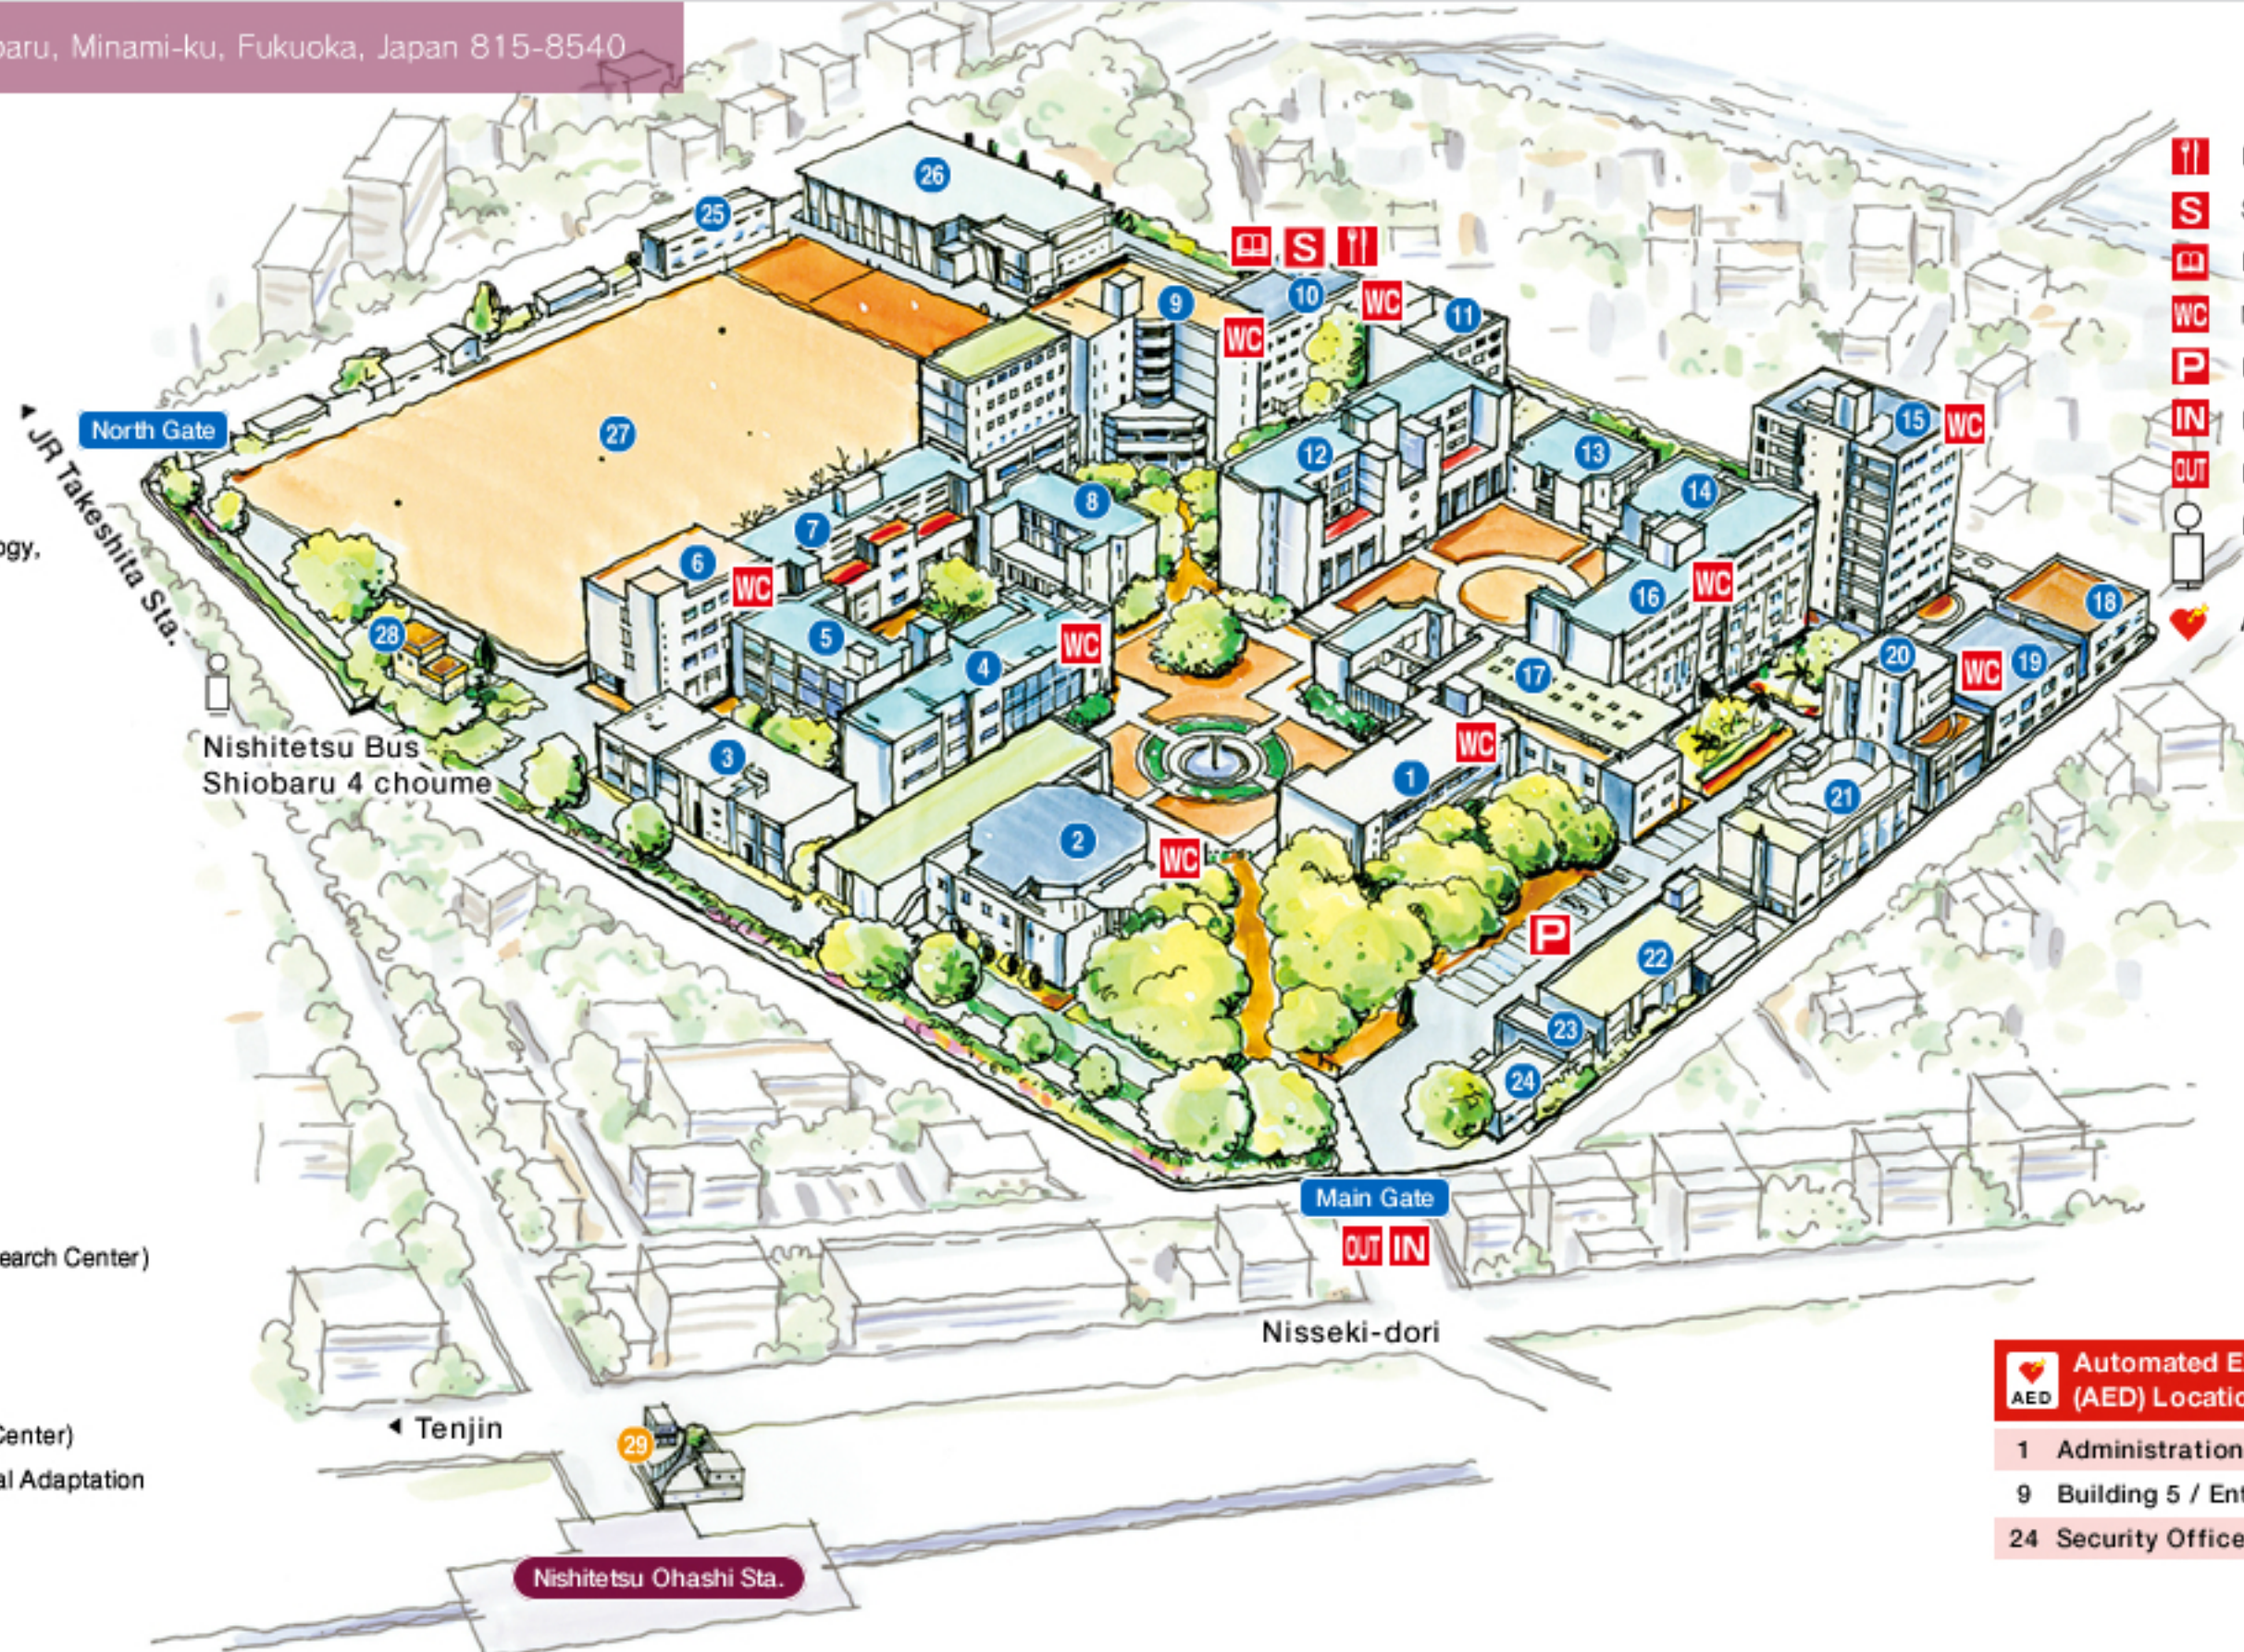

Ohashi Campus

4-9-1 Shiobaru, Minami-ku, Fukuoka, Japan 815-8540

- 1 Administration Office ♥
International Student and Researcher Support Center
- 2 Multi-purpose Building
- 3 Research Institute for Information Technology, Ohashi Office
- 4 Design Library
- 5 Building 8
- 6 Design Division of KASTEC
- 7 Building 7
- 8 Building 6
- 9 Building 5 ♥
- 10 Counseling and Health Center, Ohashi Campus Annex; Research Center for Applied Perceptual Science (4th floor)
- 11 Building 4
- 12 Building 2
- 13 Visual Communication Design Center
- 14 Acoustic Research Center
- 15 Building 3
- 16 Building 1 (Physiological Anthropology Research Center)
- 17 Design Workshop
- 18 Environmental Research Center
- 19 Printing Workshop
- 20 Open Design Laboratory (Kansei Design Center)
- 21 Research Center for Human Environmental Adaptation
- 22 Utilities Building
- 23 Parking Garage
- 24 Security Office ♥
- 25 Club Activities Building
- 26 Gymnasium
- 27 Multipurpose Sports Field
- 28 Experimental House for Living Space Design
- 29 Ohashi Satellite

- || Restaurant or Cafeteria
- S Store
- || Bookstore
- WC Multipurpose toilet
- P Parking
- IN Entrance
- OUT Exit
- Bus Stop
- ♥ AED

Automated External Defibrillator (AED) Locations

1	Administration Office / Entrance
9	Building 5 / Entrance
24	Security Office