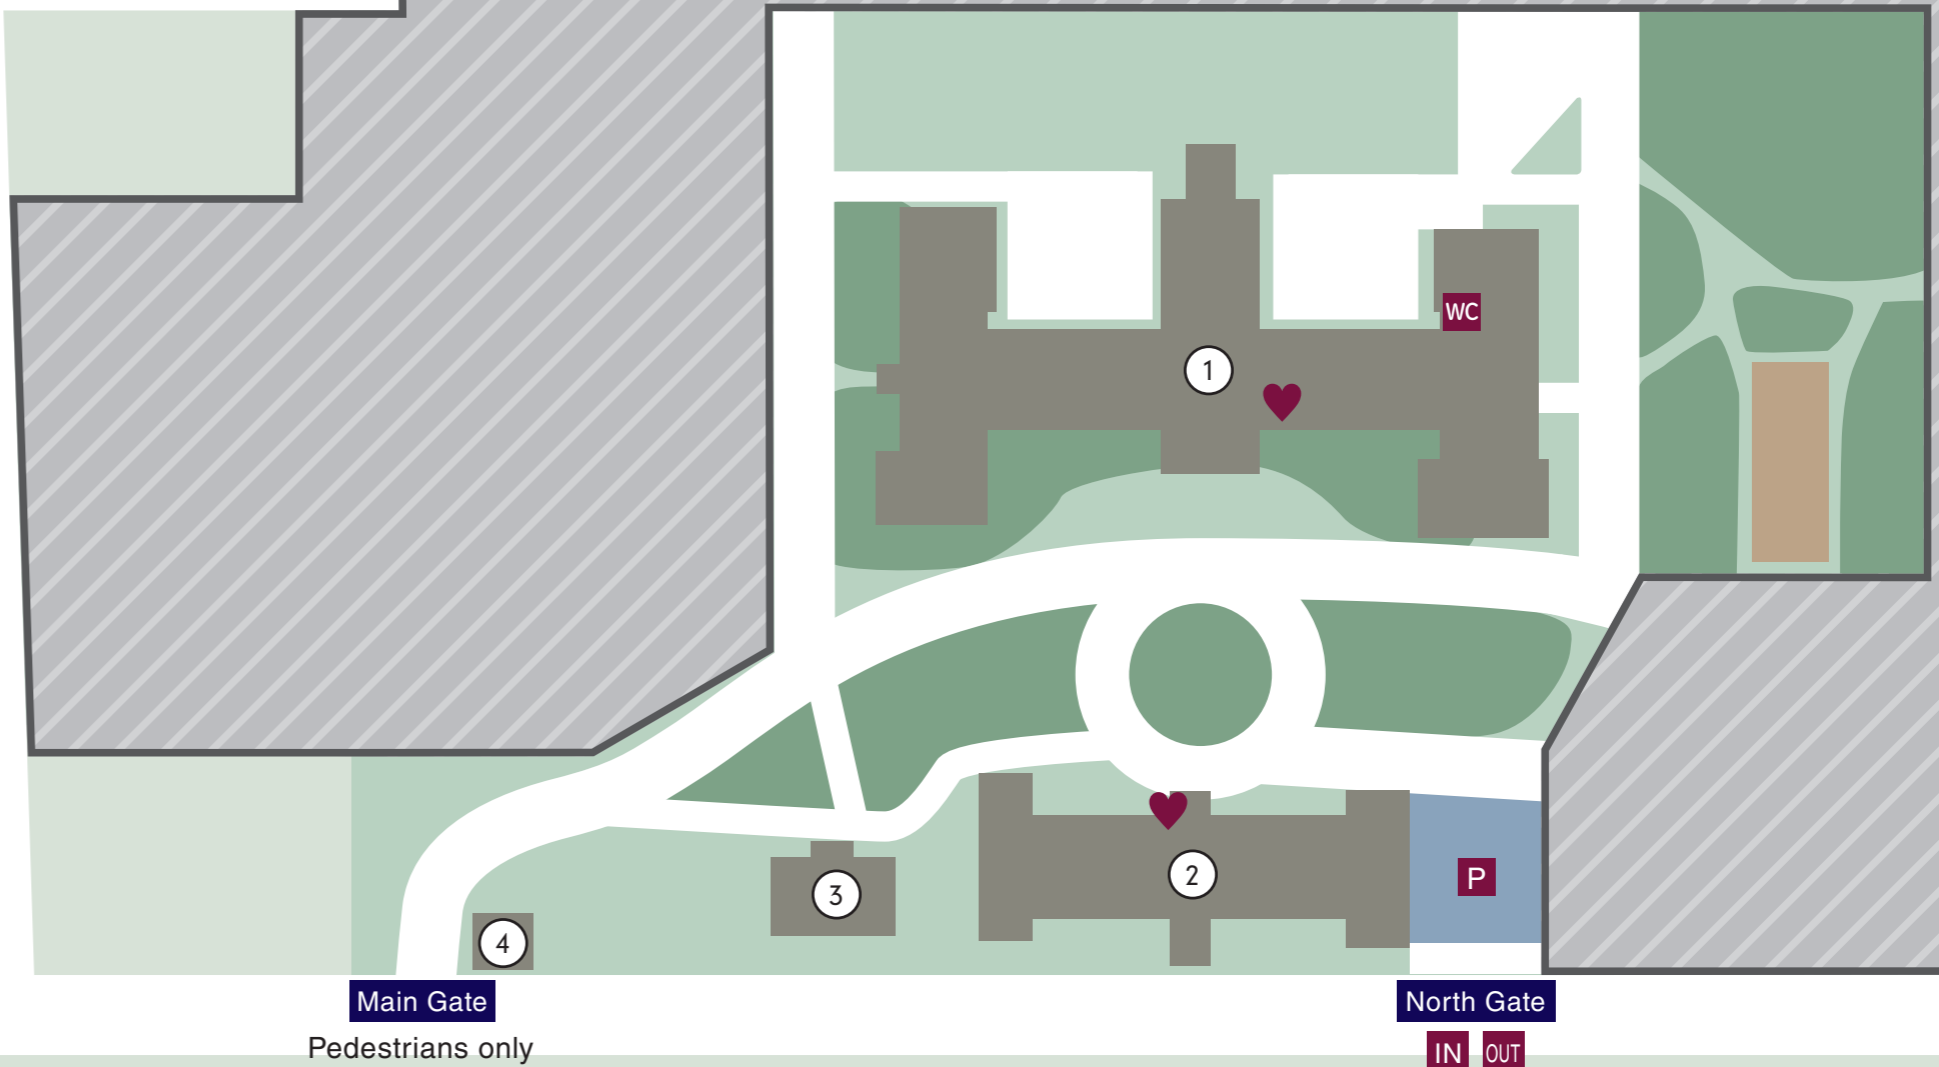

HAKOZAKI SATELLITE

HAKOZAKI SATELLITE

6-10-1 Hakozaki Higashi-ku, Fukuoka, Japan 812-8581

- P** Parking
- IN** Entrance
- OUT** Exit
- WC** Multipurpose toilet
- ♥** AED
- ▒** Restricted area

In March 2023, it was registered as a Tangible Cultural Property of Japan.

- ① Former Faculty of Engineering Main Building ♥
The Kyushu University Museum
Kyushu University Archives
- ② Headquarters Building 1 ♥
- ③ Headquarters Building 3
- ④ Security Office

Automated External Defibrillator (AED) Locations 

- ① Former Faculty of Engineering Main Building / Entrance
- ② Headquarters Building 1 / Entrance

(As of April 2026)